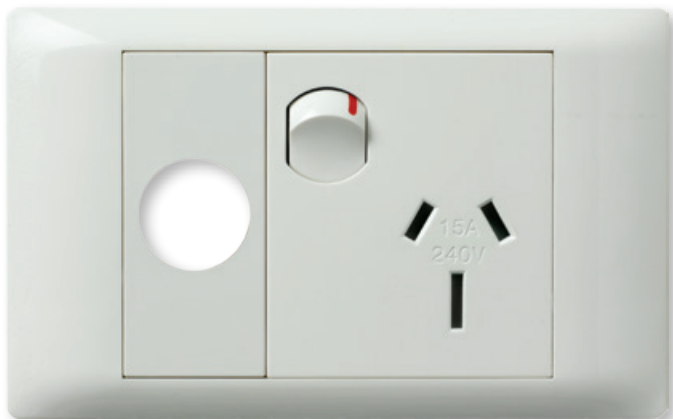

Data Sheet

Excel Life™

Common Plate, Single Powerpoint
with Extra Function Hole, 15A

Cat No. **EC787/15XWE**

Cat No.	EC787/15XWE
Description	Excel Life Common Plate, Single Powerpoint with Extra Function Hole, 15A
Supply voltage	230 - 240V a.c.
Current rating	15A
Colour	White (WE)
Dimensions (WxHxD)	118 x 74 x 10mm
Mounting centres	84mm
Compliance	AS/NZS 3112

Excel Life™ Common Plate, Single Powerpoint with Extra Function Hole, 15A

Cat No. **EC787/15XWE**

- Versatile - insert any 770 module into the extra function hole to create a customised product quickly onsite eg. EM803SURGEWE
- Inline terminals for easier installation
- Internal safety shutters for extra safety
- More fixing options - 4 corners
- Uniform external surround - fits all switches and powerpoints in the Common Plate series