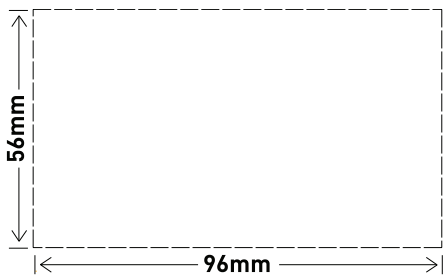

Data Sheet

Excel Life™

Common Plate, Single Powerpoint
with Extra Function Hole, 15A

Cat No. **EC787/15XWE**

Cat No.	EC787/15XWE
Description	Excel Life Common Plate, Single Powerpoint with Extra Function Hole, 15A
Supply voltage	230 - 240V a.c.
Current rating	15A
Colour	White (WE)
Dimensions (WxHxD)	118 x 74 x 10mm
Mounting centres	84mm
Compliance	AS/NZS 3112

Cut-out dimensions:

Single product	
Cat No.	Barcode
EC787/15XWE	9321001401445

Inner box (Qty 10)		
Cat No.	Barcode	Dimensions (WxHxD)
EC787/15XWE	9321001403883	160 x 160 x 120mm

Outer box (Qty 120)		
Cat No.	Barcode	Dimensions (WxHxD)
EC787/15XWE	9321001408327	500 x 333 x 266mm