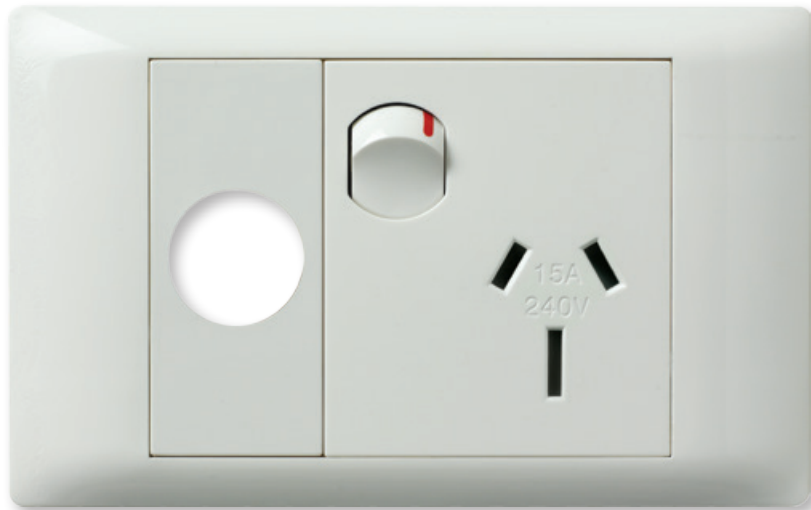

Data Sheet

Excel Life™

Common Plate, Single Powerpoint
with Extra Function Hole, 15A

Cat No. **EC787/15XWE**

Cat No.	EC787/15XWE
Description	Excel Life Common Plate, Single Powerpoint with Extra Function Hole, 15A
Supply voltage	230 - 240V a.c.
Current rating	15A
Colour	White (WE)
Dimensions (WxHxD)	118 x 74 x 10mm
Mounting centres	84mm
Compliance	AS/NZS 3112

Excel Life™ Common Plate, Single Powerpoint with Extra Function Hole, 15A

Cat No. **EC787/15XWE**

- Versatile - insert any 770 module into the extra function hole to create a customised product quickly onsite eg. EM803SURGEWE
- Inline terminals for easier installation
- Internal safety shutters for extra safety
- More fixing options - 4 corners
- Uniform external surround - fits all switches and powerpoints in the Common Plate series